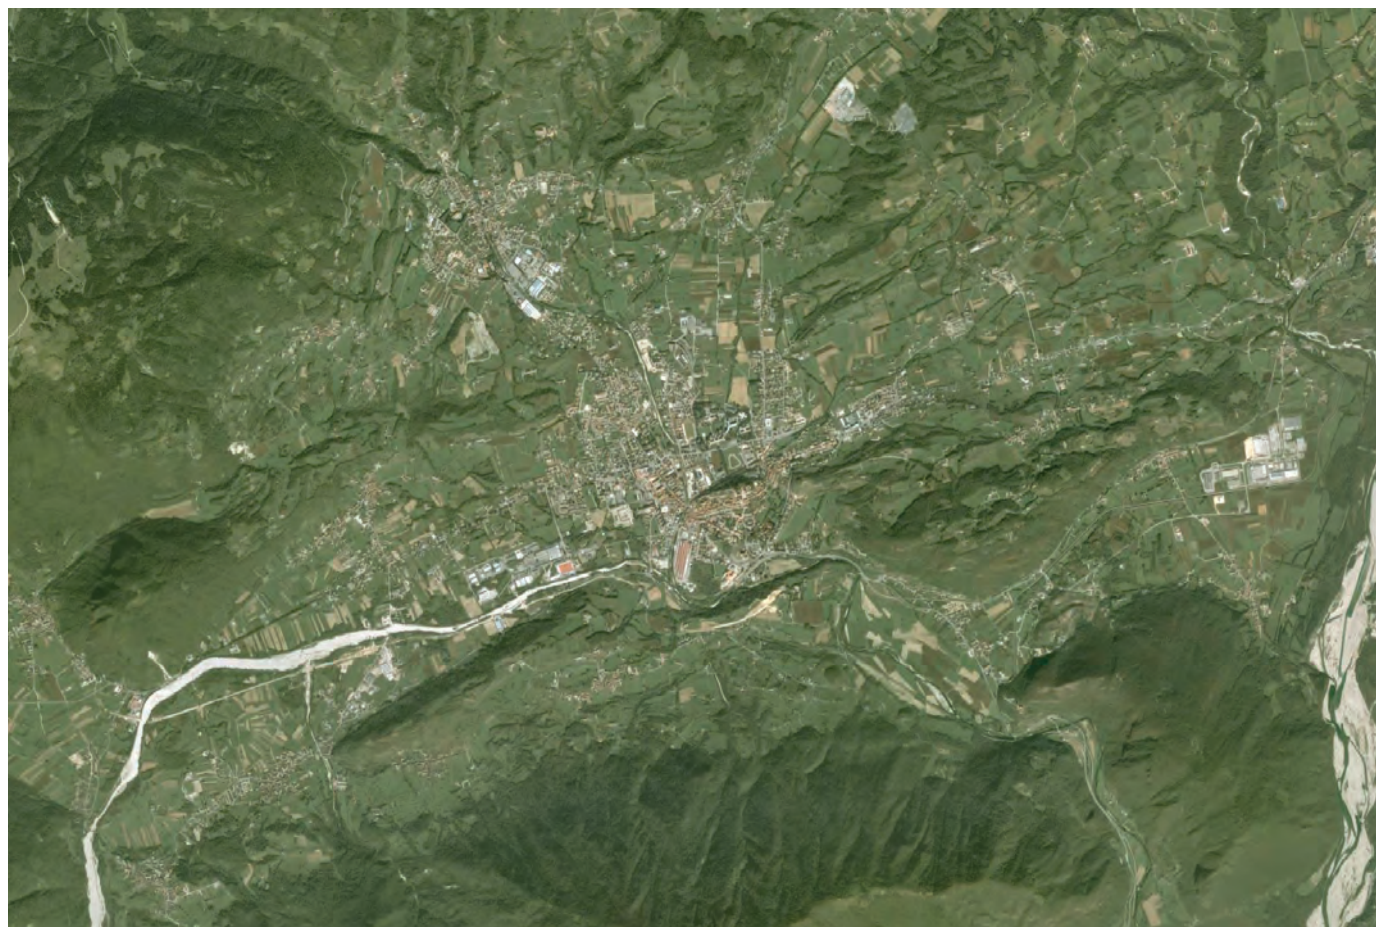

Imagine, Feltre's Landscape, Feltre

The City of Feltre, located in an Alpine region of Northern Italy (Dolomites), requested the development of a video Master Plan of their city and landscape.

The present video work presents a portrait of the city to the inhabitants. It is an unusual portrait because it shows the banal landscape of the Feltre suburbs side by side with its world-

renowned Renaissance buildings and piazzas. The video further juxtaposes the immediate natural environment with industrial and infrastructural development.

The goal of the project is to show just how vulnerable Feltre is to unplanned development, and to provide strong conceptual solutions for its future landscapes, tourism and futur urban

strategies.

The video was shown to a broad public on the Piazza Maggiore of Feltre in June 2002.

Selected Projects

Design:
Christophe Girot
Vues SA
with
Marc Schwarz

Surface:
400 ha

Dates:
Study 2002

Client:
City of Feltre

Budget:
N/A

Project Phase
Video Masterplan

1