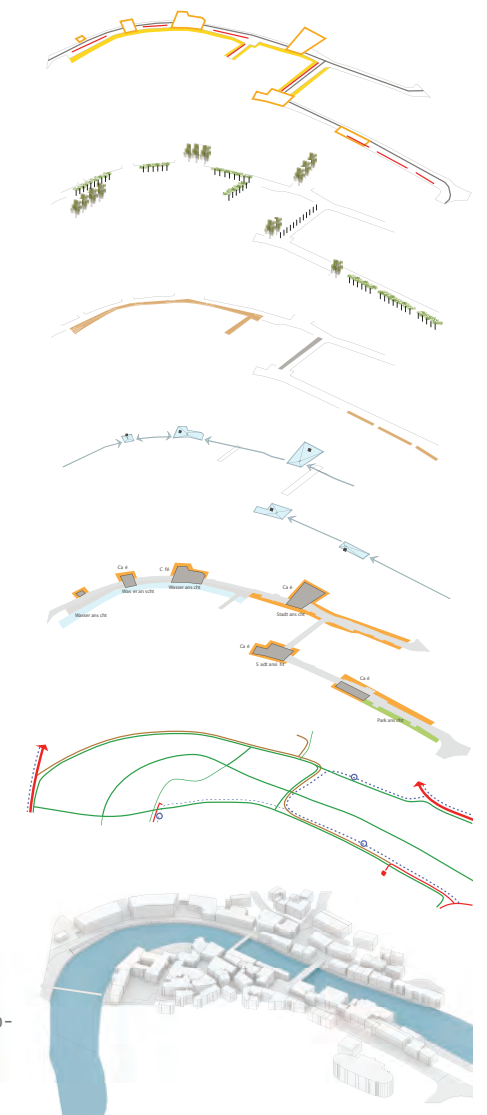

Flussbogen Promenade, Ennetbaden

Baden and Ennetbaden have been since Roman times a place for bathing and wellness. Today Ennetbaden wishes to refresh its image and develop tourism by redefining its river promenade and connection to Baden's historic bathing centre. The design concept provides a single strong identifier for the Fluss Promenade, unifying the two banks of Baden and Ennetbaden. A connected wooden path marked by wisteria

new promenade along the cafes and public spaces. At times elevated to provide a second tempo to slower walking and sitting areas at the water's edge. In front of the piazzas, the boardwalk gently comes down to ground, creating a generous public space. Marked by a ribbon of wisteria vines and benches.

Design:
Christophe Girot
Atelier Girot GmbH
with
Patrick Gmür Architects,
Engineer Ernst Winkler +
Partner AG

Client:
Stadt Ennetbaden / Baden

Selected Projects

Competition:
Restricted competition 2007

Surface:
1.5 ha

- 1 Detail plan
- 2 Perspective
- 3 View on the Promenade
- 4 Plan
- 5 Perspectives
- 6 Schematics